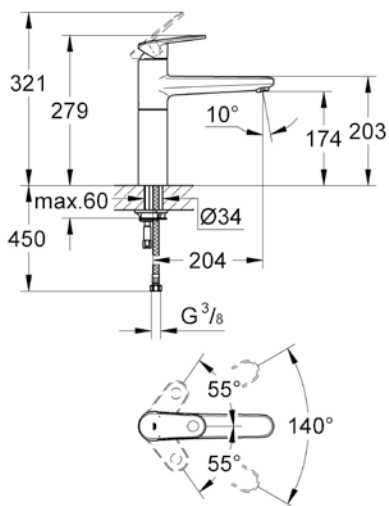

GROHE EUROPLUS