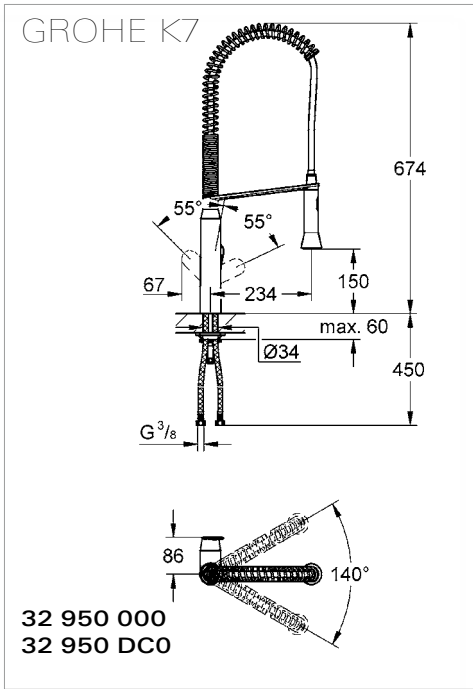

HandCrafted

SmoothTurn

SwivelStop

ComfortHeight

ChildLock

GROHE ESSENCE

32 105 000
32 105 00E

GROHE ARIA