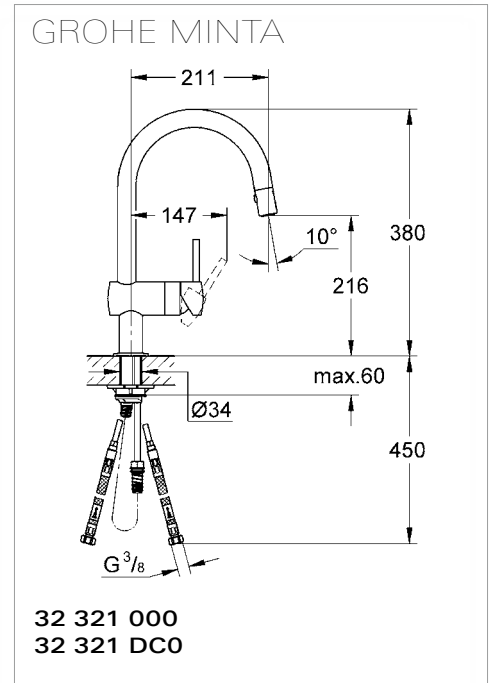

HandCrafted

SmoothTurn

SwivelStop

ComfortHeight

ChildLock

GROHE ESSENCE

32 105 000
32 105 00E

GROHE ARIA