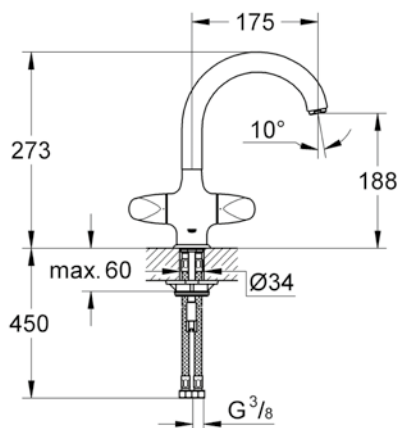

HandCrafted

SmoothTurn

SwivelStop

ComfortHeight

ChildLock

GROHE ESSENCE

32 105 000
32 105 00E

GROHE ARIA