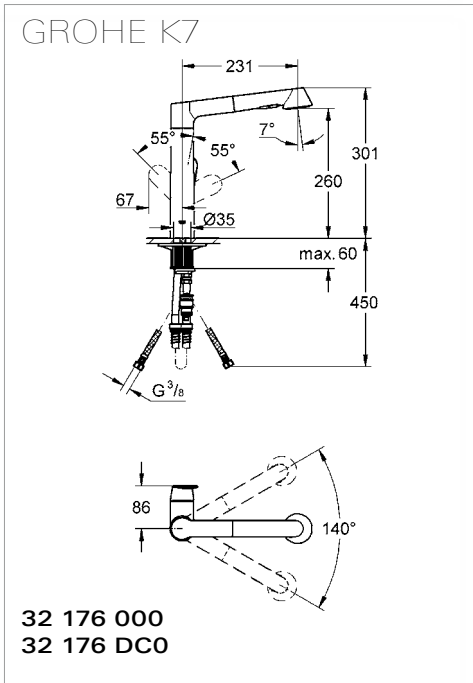

HandCrafted

SmoothTurn

SwivelStop

ComfortHeight

ChildLock

GROHE ESSENCE

32 105 000
32 105 00E

GROHE ARIA