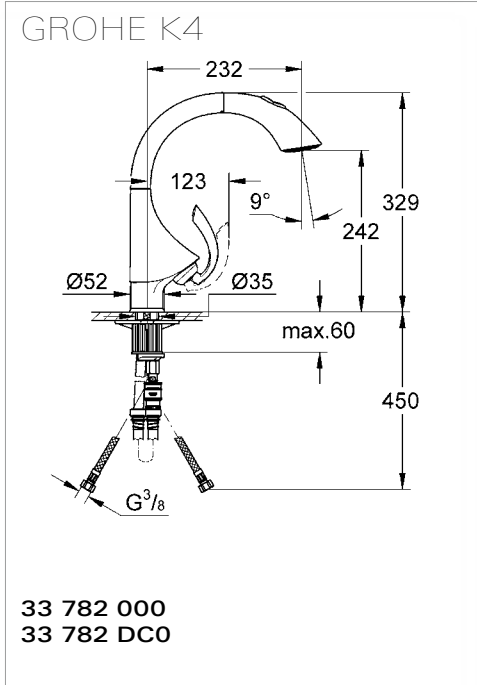

HandCrafted

SmoothTurn

SwivelStop

ComfortHeight

ChildLock

GROHE ESSENCE

32 105 000
32 105 00E

GROHE ARIA