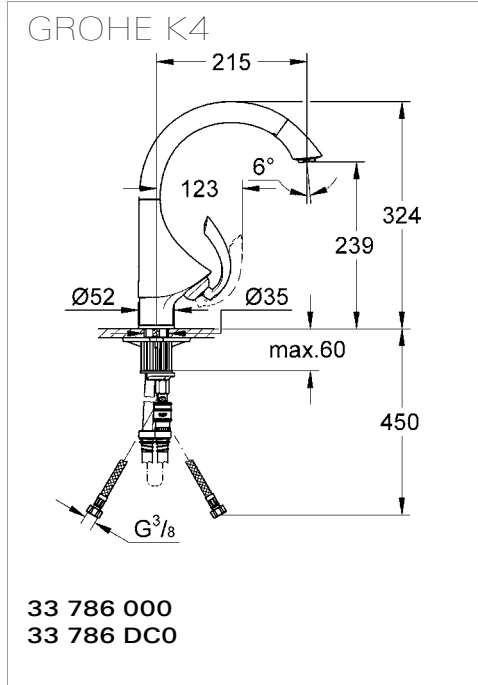

HandCrafted

SmoothTurn

SwivelStop

ComfortHeight

ChildLock

GROHE ESSENCE

32 105 000
32 105 00E

GROHE ARIA