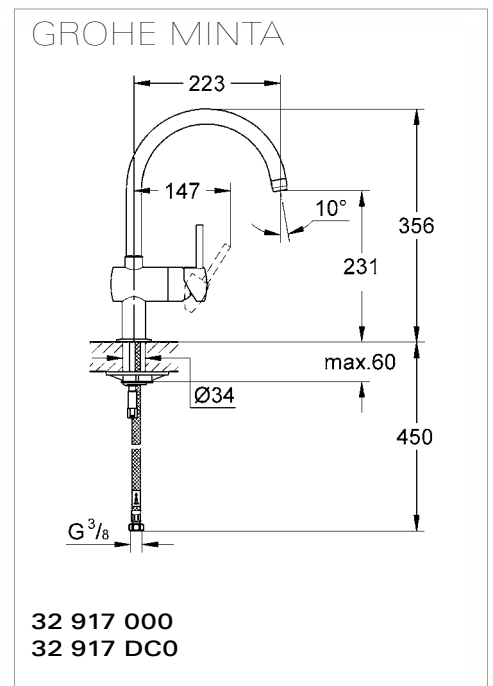

HandCrafted

SmoothTurn

SwivelStop

ComfortHeight

ChildLock

GROHE ESSENCE

32 105 000
32 105 00E

GROHE ARIA