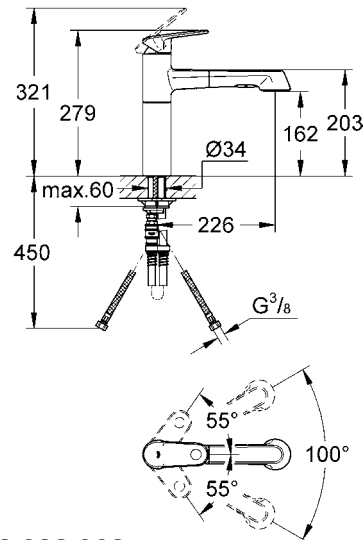

GROHE EUROPLUS