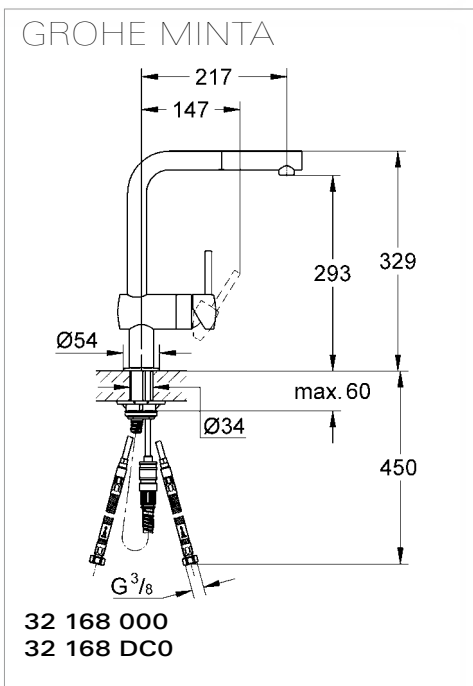

HandCrafted

SmoothTurn

SwivelStop

ComfortHeight

ChildLock

GROHE ESSENCE

32 105 000
32 105 00E

GROHE ARIA