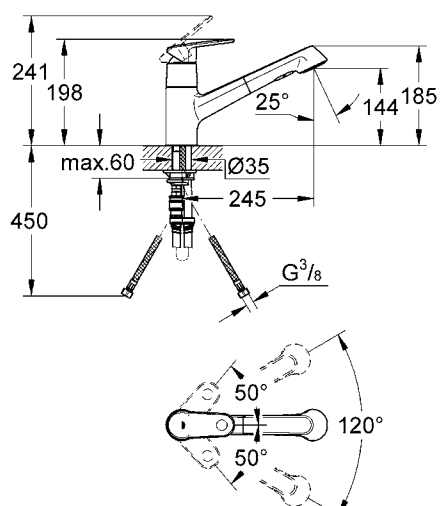

GROHE EUROPLUS