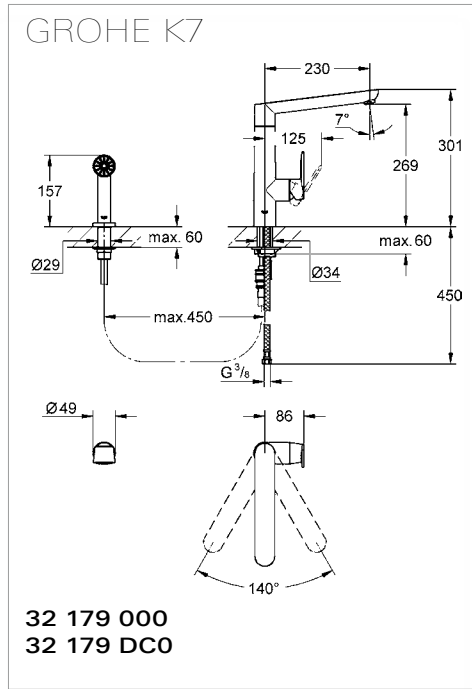

HandCrafted

SmoothTurn

SwivelStop

ComfortHeight

ChildLock

GROHE ESSENCE

32 105 000
32 105 00E

GROHE ARIA