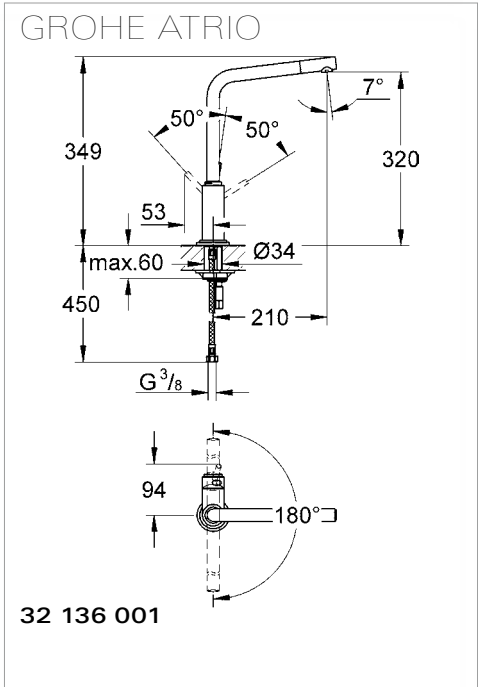

HandCrafted

SmoothTurn

SwivelStop

ComfortHeight

ChildLock

GROHE ESSENCE

32 105 000
32 105 00E

GROHE ARIA