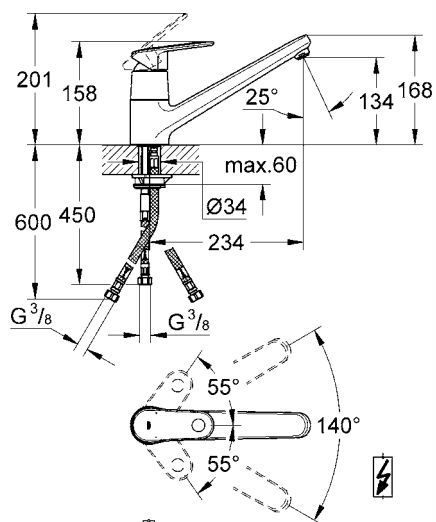

GROHE EUROPLUS