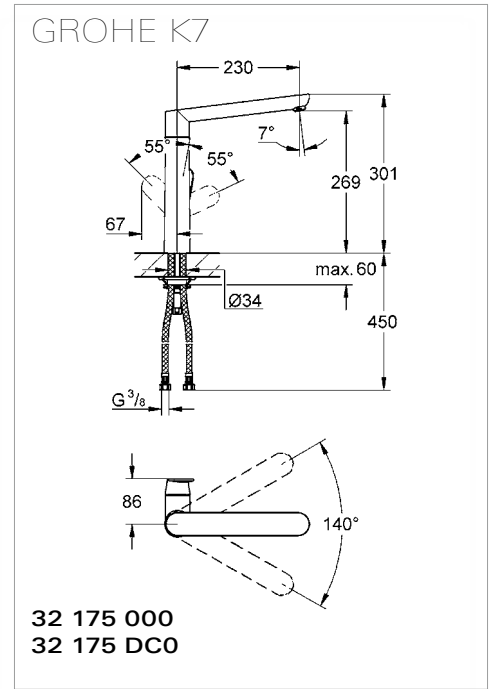

HandCrafted

SmoothTurn

SwivelStop

ComfortHeight

ChildLock

GROHE ESSENCE

32 105 000
32 105 00E

GROHE ARIA