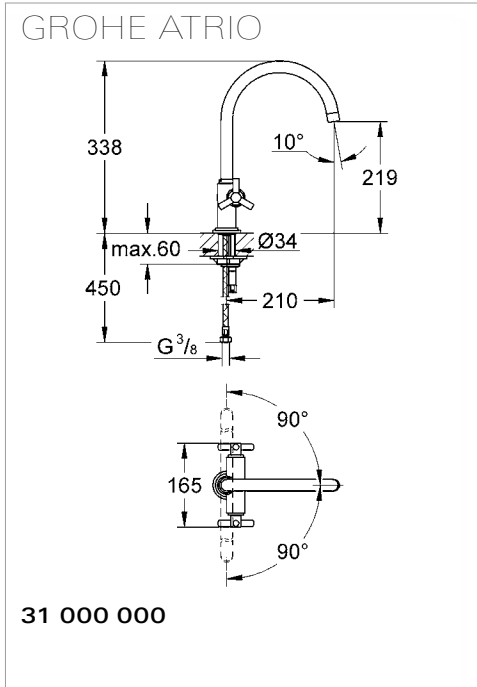

HandCrafted

SmoothTurn

SwivelStop

ComfortHeight

ChildLock

GROHE ESSENCE

32 105 000
32 105 00E

GROHE ARIA