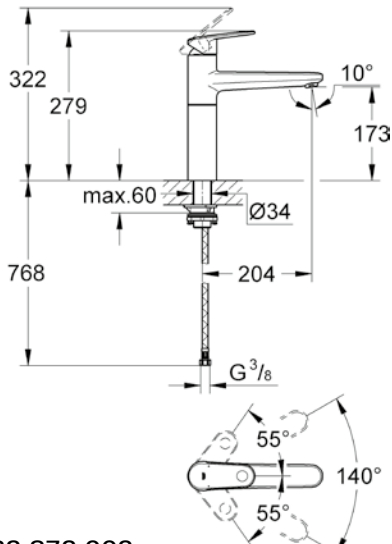

GROHE EUROPLUS