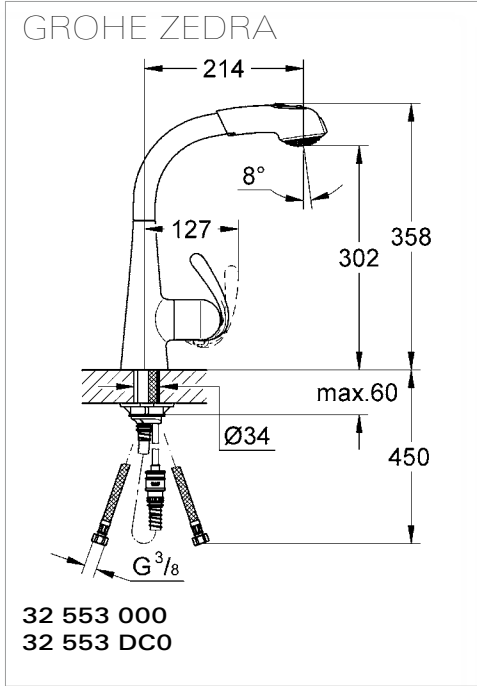

HandCrafted

SmoothTurn

SwivelStop

ComfortHeight

ChildLock

GROHE ESSENCE

32 105 000
32 105 00E

GROHE ARIA