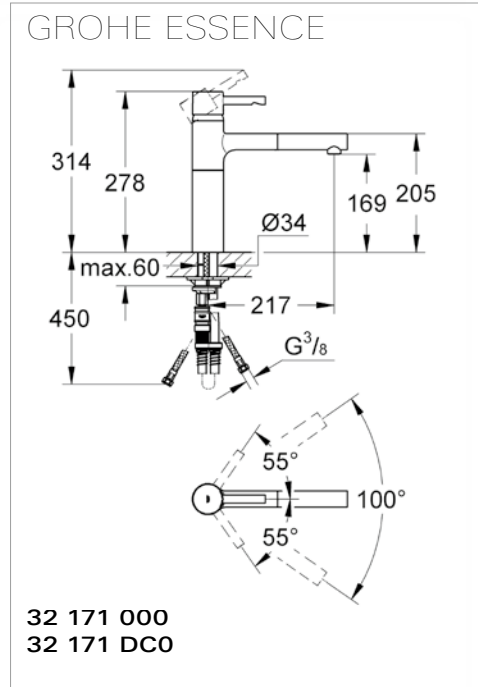

HandCrafted

SmoothTurn

SwivelStop

ComfortHeight

ChildLock

GROHE ESSENCE

32 105 000
32 105 00E

GROHE ARIA