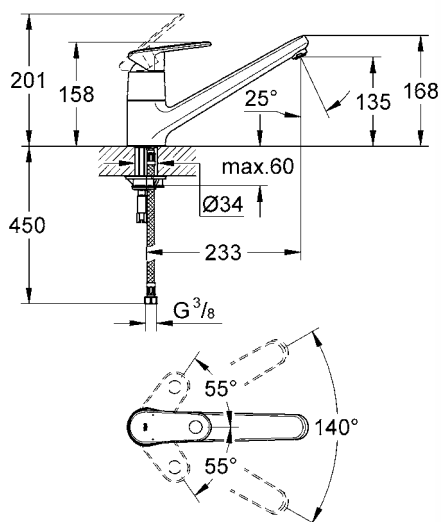

GROHE EUROPLUS