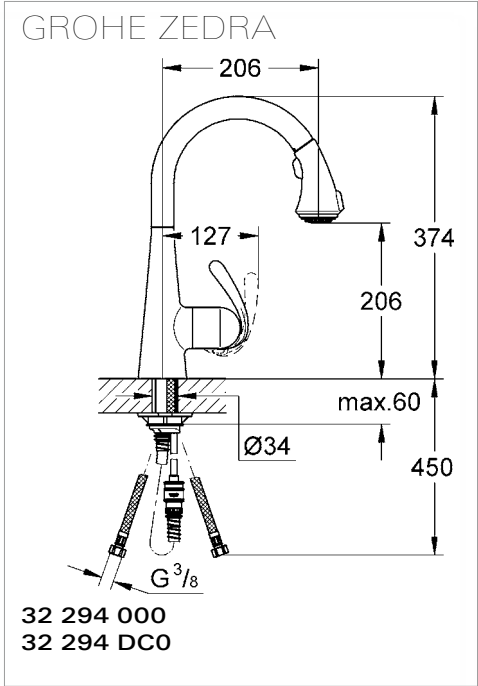

HandCrafted

SmoothTurn

SwivelStop

ComfortHeight

ChildLock

GROHE ESSENCE

32 105 000
32 105 00E

GROHE ARIA