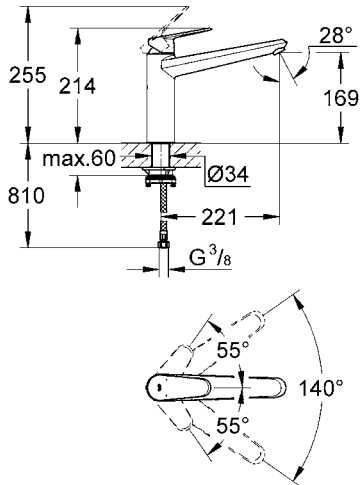

GROHE EURODISC
COSMOPOLITAN