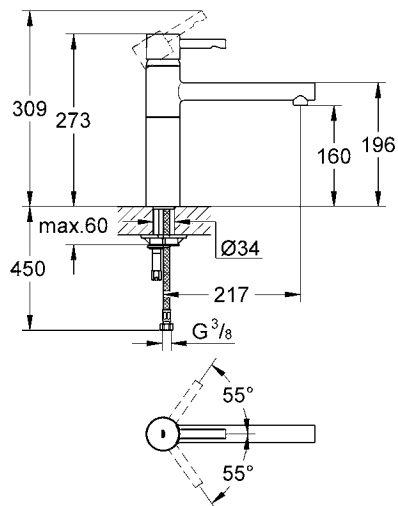

HandCrafted

SmoothTurn

SwivelStop

ComfortHeight

ChildLock

GROHE ESSENCE

32 105 000
32 105 00E

GROHE ARIA