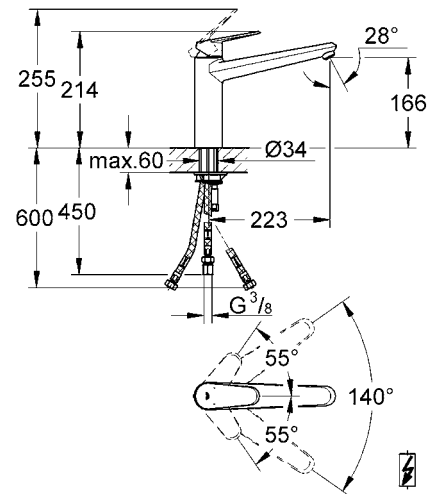

GROHE EURODISC
COSMOPOLITAN