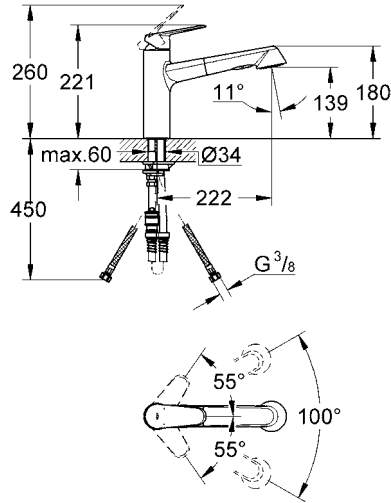

GROHE EURODISC
COSMOPOLITAN