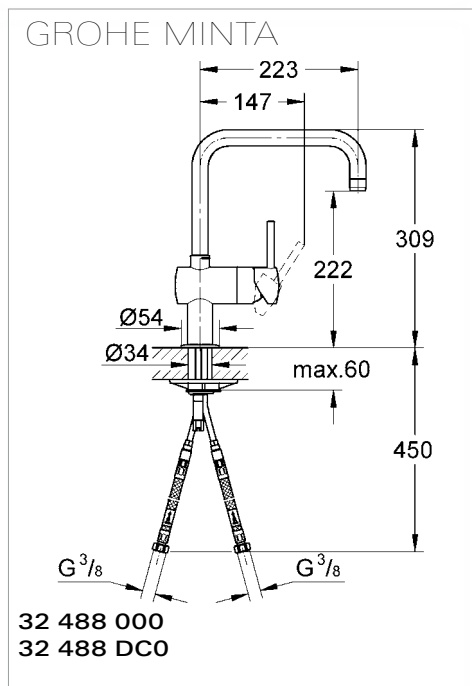

HandCrafted

SmoothTurn

SwivelStop

ComfortHeight

ChildLock

GROHE ESSENCE

32 105 000
32 105 00E

GROHE ARIA