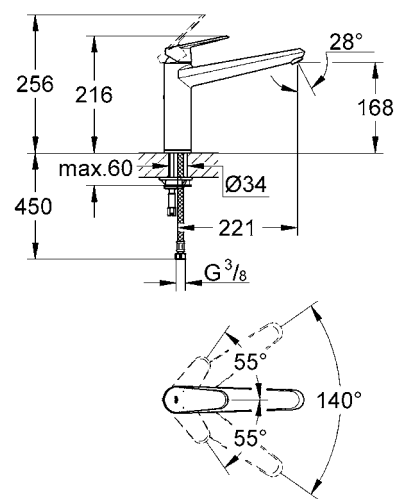

GROHE EURODISC
COSMOPOLITAN