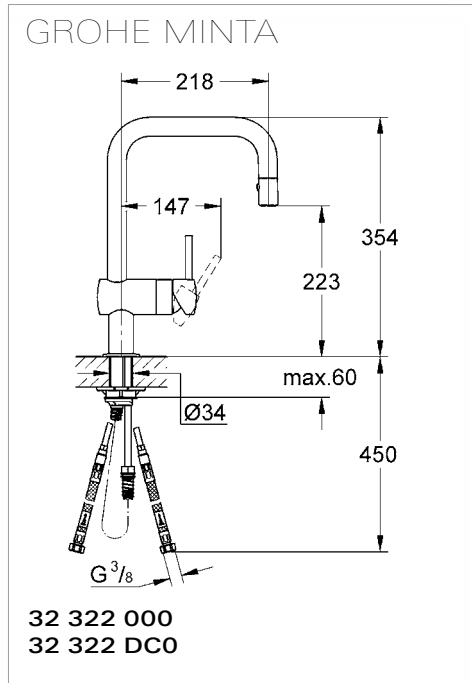

HandCrafted

SmoothTurn

SwivelStop

ComfortHeight

ChildLock

GROHE ESSENCE

32 105 000
32 105 00E

GROHE ARIA