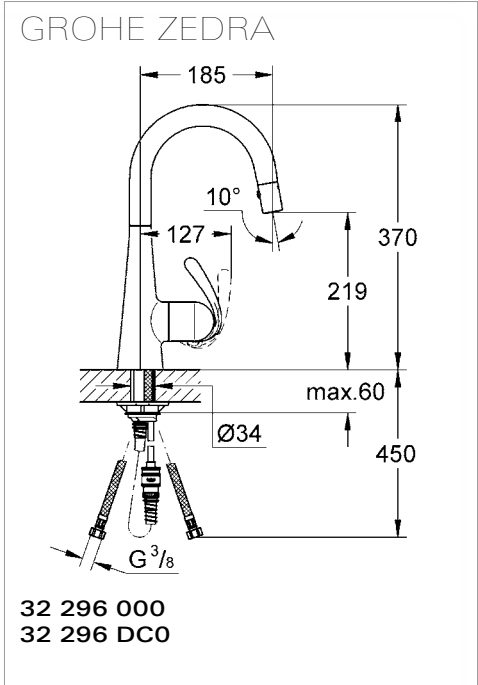

HandCrafted

SmoothTurn

SwivelStop

ComfortHeight

ChildLock

GROHE ESSENCE

32 105 000
32 105 00E

GROHE ARIA