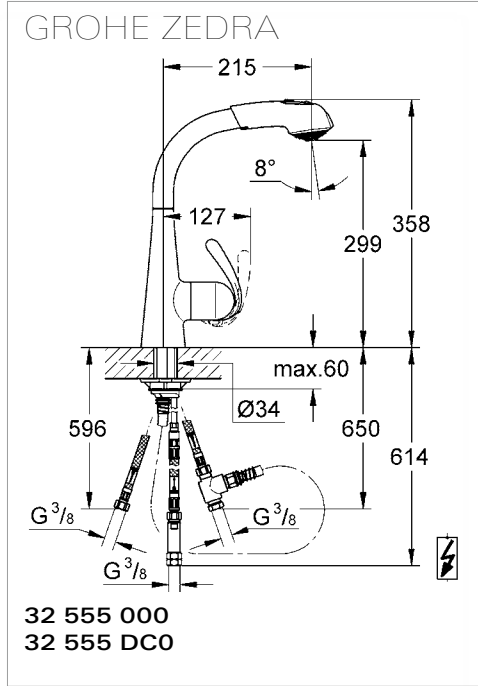

HandCrafted

SmoothTurn

SwivelStop

ComfortHeight

ChildLock

GROHE ESSENCE

32 105 000
32 105 00E

GROHE ARIA